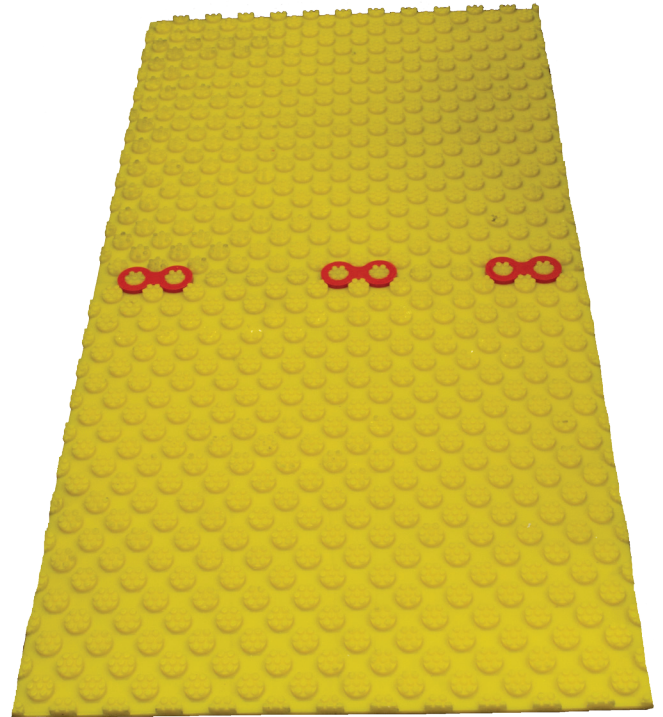

Product Info Sheet

We Facilitate Protecting Lives ♥ Mother Earth

Katch Kan®

Katch Mat™ - Thin Mat

Problem

- Work floor personnel injuries due to slip, sprain, strain, and fatigue

Solution

An anti-slip, ergonomic, high traction safety mat.

Value

- Anti-slip/Anti-fatigue safety mat
- Custom design allows you to replace only specific components versus the entire mat
- To be placed in mechanical rooms and store rooms
- Unsurpassed traction
- Durable yet lightweight

Specifications

- Temperature and invert resistant material
- Easy installation - attaches together with clips
- 24" x 84"
- Safe to be in a Class 1 Div 1 environment

Item	Part #
KM™ - Thin Mat	ATMAT-TH
KM™ - Thin Mat Connectors	ATMAT-TH-CON

Katch Kan™ Limited - An ISO 9001 & 14001 Company - Canada
Phone: 780.414.6083 | Toll Free: 1.800.840.2877

Katch Kan™ LLC - USA
Phone: 1.936.900.7890 | Toll Free: 1.866.827.2342

Katch Kan™ WLL- Bahrain
Phone: +973.1751.4438 | Toll Free: 1.800.961.5538
Worldwide Distributor List at katchkan.com

Original Equipment Manufacturer
Worldwide Patents/Patents/Patents Pending

Rig
Safety
System™

Zero
Spill
System™

[@KatchKan](https://www.facebook.com/KatchKanLtd)

Output: 25.May.2016 | Last Modified: 24.May.2016

Order Now
<http://j.mp/KKGetIt>