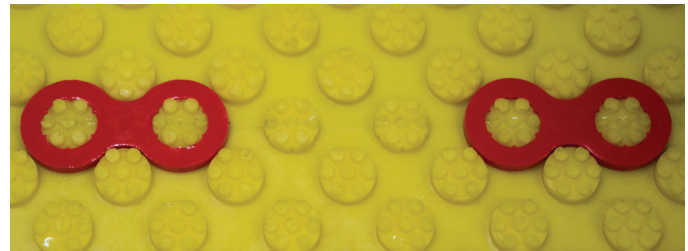

Product Info Sheet

We Facilitate Protecting Lives ♥ Mother Earth

Katch Kan®

Katch Mat™ - Thin Mat

Problem

- Work floor personnel injuries due to slip, sprain, strain, and fatigue

Solution

An anti-slip, ergonomic, high traction safety mat.

Value

- Anti-slip/Anti-fatigue safety mat
- Custom design allows you to replace only specific components versus the entire mat
- To be placed in mechanical rooms and store rooms
- Unsurpassed traction
- Durable yet lightweight

Specifications

- Temperature and invert resistant material
- Easy installation - attaches together with clips
- 24" x 84"
- Safe to be in a Class 1 Div 1 environment

Item	Part #
KM™ - Thin Mat	ATMAT-TH
KM™ - Thin Mat Connectors	ATMAT-TH-CON

Katch Kan™ Limited - An ISO 9001 & 14001 Company - Canada
Phone: 780.414.6083 | Toll Free: 1.800.840.2877

Katch Kan™ LLC - USA
Phone: 1.936.900.7890 | Toll Free: 1.866.827.2342

Katch Kan™ WLL- Bahrain
Phone: +973.1751.4438 | Toll Free: 1.800.961.5538
Worldwide Distributor List at katchkan.com

Original Equipment Manufacturer
Worldwide Patents/Patents/Patents Pending

Rig
Safety
System™

Zero
Spill
System™

[@KatchKan](https://www.facebook.com/KatchKanLtd)

Output: 25.May.2016 | Last Modified: 24.May.2016

Order Now
<http://j.mp/KKGetIt>